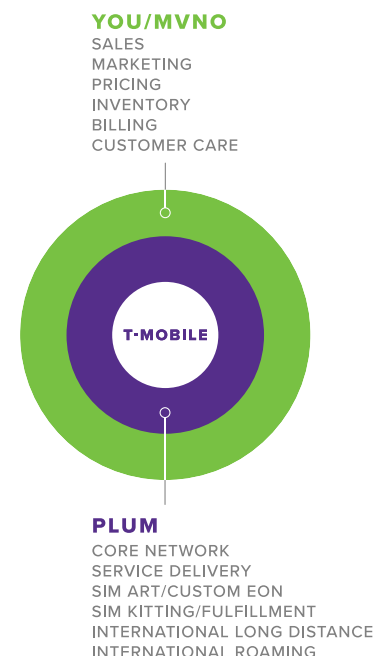

Plum's Aggregator program is for MVNOs looking to create their own wireless plans on the T-Mobile 5G Network. The program is designed for fully licensed and regulated operators who wish to build their own wireless offering. Partners can leverage Plum's experience, allowing them to get a smooth start while avoiding missteps common to those entering the MVNO space.

Become an MVNO with Plum™

The Aggregator program offers aspiring or existing MVNOs flexible wholesale pricing options, features, and add-on services. Plum offers a wide range of features including data throttling, network usage alerts, international roaming, caller ID, and visual voicemail. Plans can include pooled, unit-based, or pre-configured wholesale pricing. We support both direct and MVNE integrations based on your needs or current configuration.

Get the best operational experience with end to end support

In addition to experience and partnership, you also have access to our best-in-class operational elements leveraging the experience of our own in-house brands:

- Custom EON options
- Fulfillment via API integration
- Product and feature enhancements including international long distance, tailored to your business needs
- End-user plans have a variety of configuration options and are built at the network level with real-time monitoring and management
- Additional services available: SIM kit printing, SIM kitting and 3PL